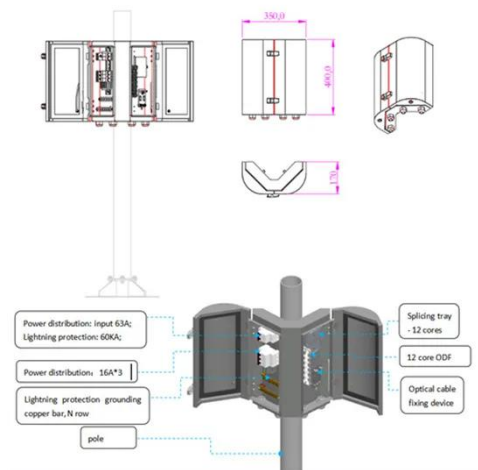

Bungwe la Outdoor Photovoltaic Energy Cabinet lili ndi mphamvu zochepa kwambiri zachilengedwe chifukwa chodalira magwero a mphamvu ...

Contact Us

For catalog requests, pricing, or partnerships, please visit:
<https://www.peregrine-energy.co.za>