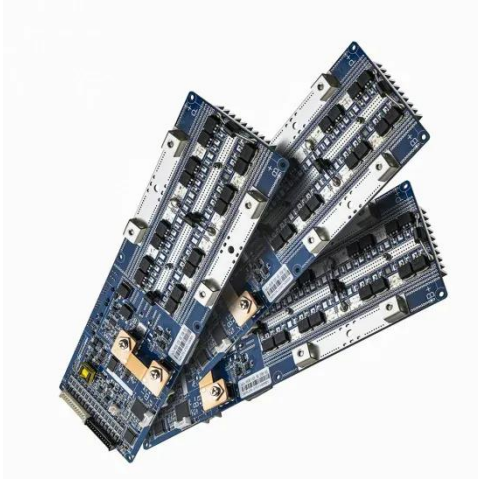

PEES Power Systems

Yemen Huijue outdoor power supply self-operated

Yemen Huijue outdoor power supply self-operated

Outdoor energy storage power supply huijue

Container-type energy base station: It is a large-scale outdoor base station, which is used in scenarios such as communication base stations, smart cities, transportation, power systems and other edge ...

2500W Portable Outdoor Power Station

HJ Group's 2400W portable outdoor power station is compact and lightweight, making it ideal for camping, travel, and power outages. It features 10 output ports (AC/DC/USB-A/USB-C/wireless ...