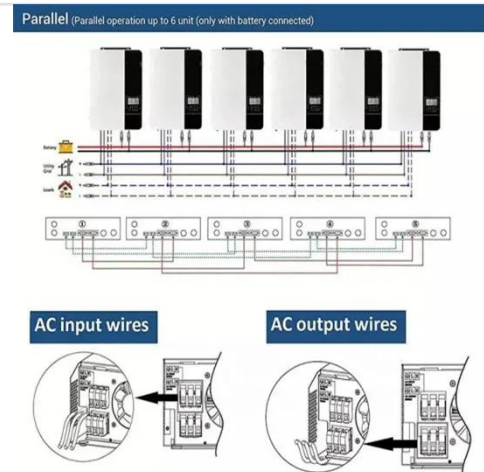

Indoor Photovoltaic Telecom Energy Cabinet

They transform solar-sourced DC into AC and store unused energy in high-performance battery packs, providing clean, renewable backup energy to mission-critical telecom equipment.