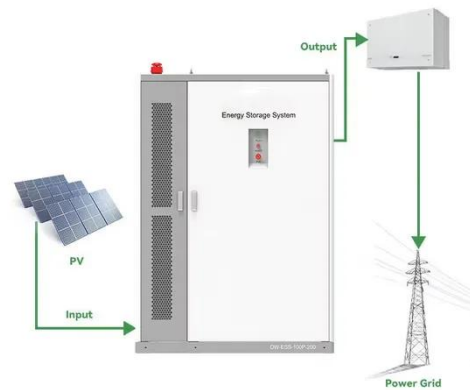

Wind-solar hybrid for outdoor communication base stations

The invention relates to a wind and solar hybrid generation system for a communication base station based on dual direct-current bus control, comprising photovoltaic arrays, a wind-power