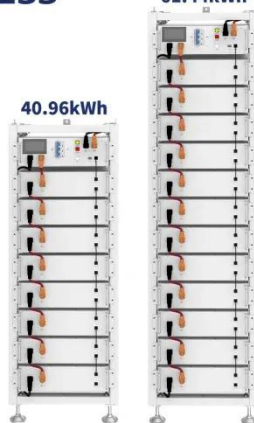

ESS

400a Main Breaker Panel With 8 X 100a Outgoing Breakers

This power distribution panel is equipped with a 400A 4-pole main circuit breaker for reliable system protection and load control. It includes 8 outgoing 100A molded case circuit breakers (MCCBs), ideal ...