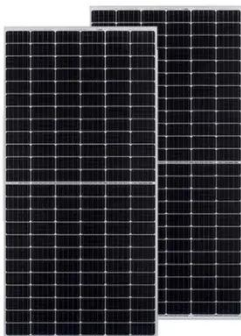

Warehouse walk to Levi's Plaza

This is the Italian Swiss Colony warehouse (1265 Battery St.), built in 1903 for wine storage and designed by Hemenway & Miller.