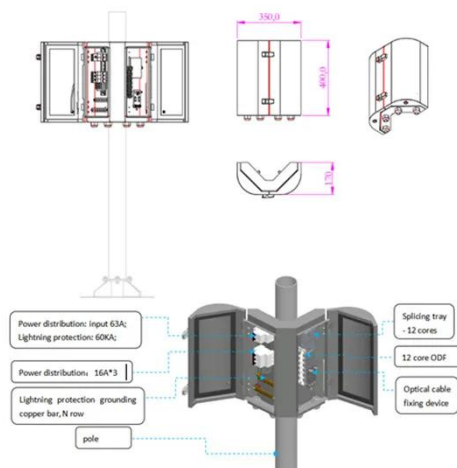

# What should be placed in the base station power cabinet

## What should be placed in the base station power cabinet

## LLVD & BLVD in Base Station Power Cabinets

As two important protection mechanisms in base station power cabinets, LLVD and BLVD play a crucial role in ensuring the stable operation of base station equipment, extending battery life, and improving system reliability.

## Base Station Energy Cabinet

It integrates AC and DC power systems, intelligent monitoring units, and environmental control modules within a sealed enclosure to ensure stable operation of base station and transmission equipment.