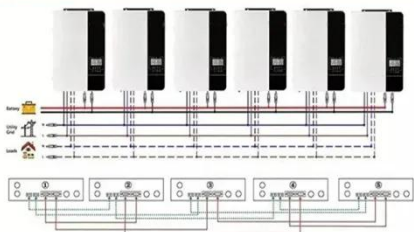

AC input wires

AC output wires

How to Choose and Install a High-Quality Cabinet Type Energy Storage

In this step-by-step guide, we will walk you through the process of choosing and installing a high-quality cabinet type energy storage battery, so you can harness the power of renewable energy and reduce ...