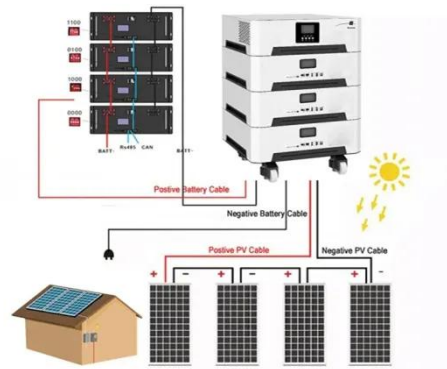

The Ultimate Guide to Lithium Battery Cabinets: Safety, Efficiency, and

Imagine trying to store 10,000 AA batteries in your garage - sounds chaotic, right? That's exactly why lithium battery cabinets exist. These specialized enclosures have become the unsung heroes of modern energy ...