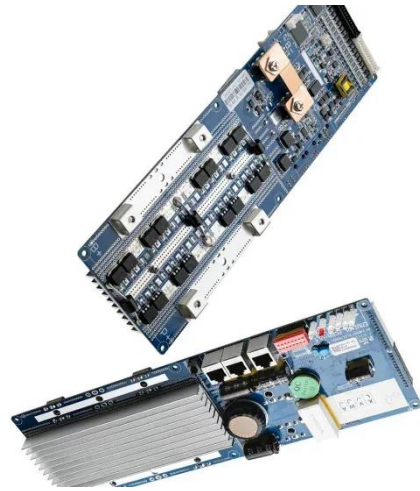

An Efficient Off-grid Express Cabinet
Based on Wind-solar Hybrid Power Jul 29,
In order to effectively solve the
shortcomings of traditional express
cabinets such as limited service places
and seasonal ...

Contact Us

For catalog requests, pricing, or partnerships, please visit:
<https://www.peregrine-energy.co.za>