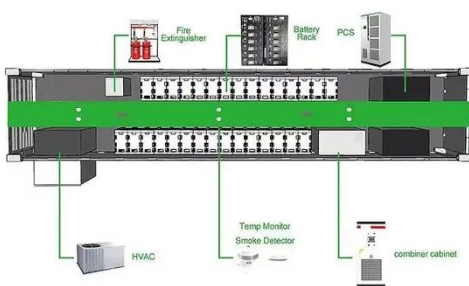

Outdoor Communication Energy Cabinet With Wind Turbine

Integration of Safe, Efficient Clean Energy Introduces solar and wind power with AI management, achieving low-carbon, energy-saving, and stable operation for communication base ...

Appearance of solar power generation in wind turbine cabinet of