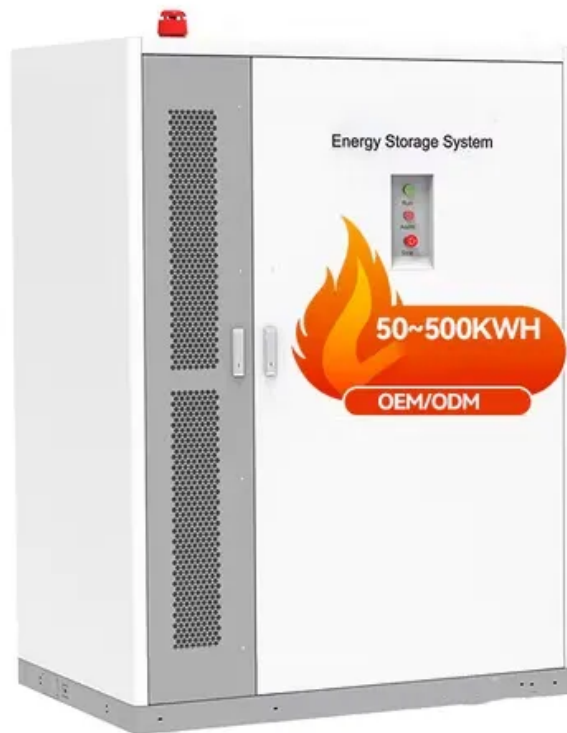

PEES Power Systems

What parts does wind power of solar-powered communication cabinet include

What parts does wind power of solar-powered communication cabinet

Telecom Cabinet Communication Power + PV + Storage: Key ...

Telecom Power Systems: Key design points for integrating PV and storage to boost reliability, efficiency, and uptime in multi-energy telecom cabinet setups.

Indoor solar container communication station wind power

Indoor solar container station wind power communication power supply and communication Due to the increasing demand for communication, These attributes position solar power containers as a key ...

An Efficient Off-grid Express Cabinet Based on Wind-solar Hybrid Power

Highjoule HJ-SG-D03 series outdoor communication energy cabinet is designed for remote communication base stations and industrial sites to meet the energy and communication needs of ...

Are wind power batteries for solar-powered communication cabinets