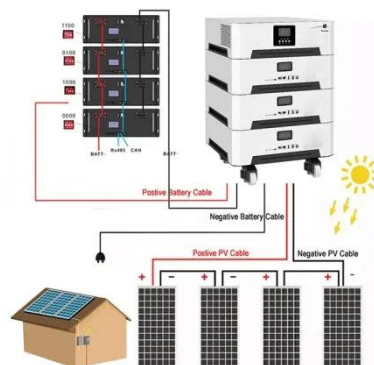

The Complete Guide to Lithium Battery Enclosures: Cylindrical

Rectangular aluminum/steel housings achieve >90% space utilization, allowing flexible sizing for consumer electronics and EVs. They offer superior physical protection versus pouch cells ...