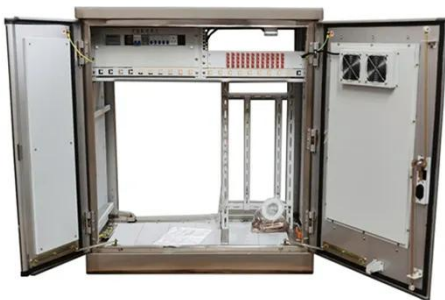

BSLBATT Rack-Mounted Battery for Solar Storage Solutions

Engineered primarily for solar energy storage applications, our modular rack battery systems are designed to meet the diverse energy demands scaling from residential to commercial and industrial ...