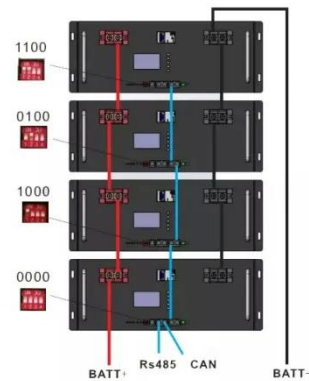

a solar panel. Put the red positive meter lead on one side and the black negative lead on the other. This measures across the ...

positive adjective

Definition of positive adjective in Oxford Advanced American Dictionary. Meaning, pronunciation, picture, example sentences, grammar, usage notes, synonyms and more.

POSITIVE Definition & Meaning

sure, certain, positive, cocksure mean having no doubt or uncertainty. sure usually stresses the subjective or intuitive feeling of assurance. certain may apply to a basing of a conclusion or ...

Which end of the solar panel is the positive pole? , NenPower

In the context of solar panels, the positive terminal is typically located at