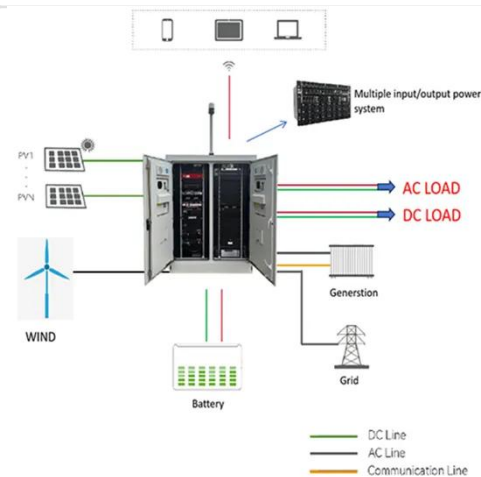

Solar panel / which end is pos/neg? , DIY Solar Power Forum

If your panels are used, it may be a good idea to carefully inspect the MC4 connectors or just replace them altogether. YOU can purchase an MC4 crimper on bezos for under $30 that works ...