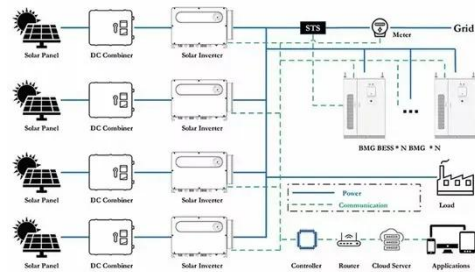

## Powerwall 3 Expansion Units

Wall-mounted Expansion units are

installed with the same glass front cover as Powerwall 3, but the logo on the front will never light because there is no LED in the unit.

## Wiremold Wire and Cable Management Products from Legrand

Innovative Cable Management Products for the Modern World Trust the industry's largest provider of end-to-end wire and cable management solutions for indoor and outdoor applications. Explore ...