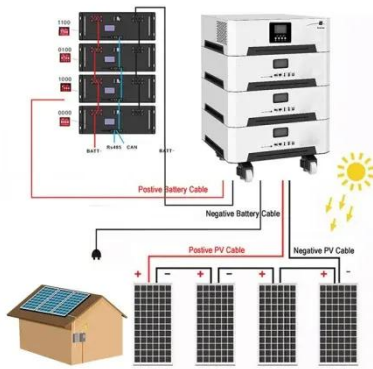

of power the solar panel can produce in a given time. It is usually measured in watts and calculated by multiplying the solar panel's voltage, ...

What Size Solar Generator Do I Need? For House, Camping

Look at both wattage (output power) and watt-hours (battery capacity) to ensure the solar generator can run your appliances for the required duration. Different needs like home backup, RV trips, camping, ...

Contact Us

For catalog requests, pricing, or partnerships, please visit:
<https://www.peregrine-energy.co.za>