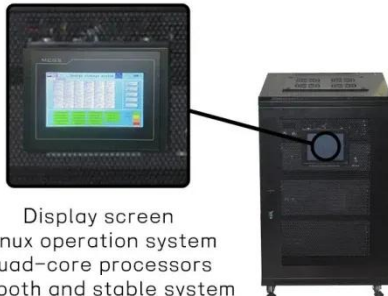

Rated Telecom Cabinets Ip55 Ip65

High-temperature resistant outdoor telecom enclosures for oil refineries Each weatherproof outdoor enclosure is rated NEMA Type 3, 4, 5, or 6 and undergoes rigorous field testing to ensure reliability

...

Display screen
Linux operation system
quad-core processors
smooth and stable system

ip55 outdoor cabinet: Durable & Customizable Outdoor Enclosures

Looking for a reliable ip55 outdoor cabinet? Discover waterproof, vandal-resistant enclosures with customizable size, material, and design. Click to explore top-rated options now!

Contact Us

For catalog requests, pricing, or partnerships, please visit:
<https://www.peregrine-energy.co.za>