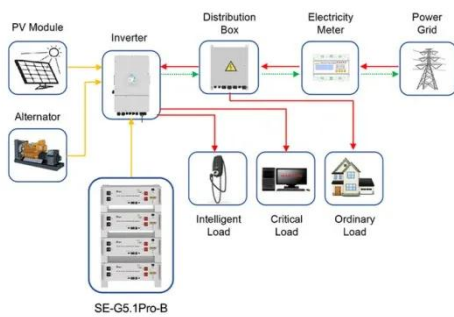

Depth Rack-mount Server Cabinet

WN Series Cabinet is built with high-quality aluminum/steel structures. With vented doors and cooling fans, WN series provides excellent air circulation for servers and other devices. Cabinet is completely ...

Application scenarios of energy storage battery products

800mm Wide Server Cabinet - SharkRack

These 800 mm wide cabinets are available in several heights and depths. They provide flexible ways to mount servers, patch panels, routers, and other sensitive electronic devices reliably and securely.

Contact Us

For catalog requests, pricing, or partnerships, please visit:
<https://www.peregrine-energy.co.za>