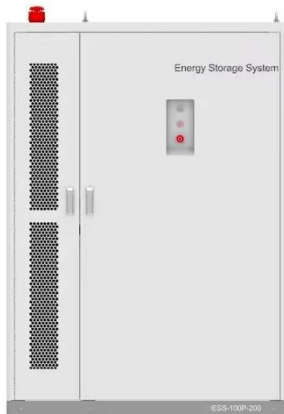

Eaton Tripp Lite Server Racks & Cabinets , Eaton

Eaton Tripp Lite offers over 150 premium server racks, network cabinets and wall mount racks for IT and AV applications.