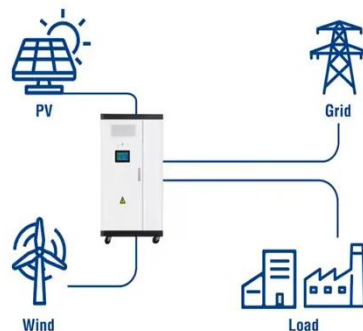

Utility-Scale ESS solutions

Lithium-Ion Battery Charging Cabinet, 4kWh TECR, 2 Doors

This patent-pending design for our lithium-ion battery cabinet offers the highest level of protection. With eight receptacles, it allows for simultaneous charging of multiple batteries up to a maximum of 4kWh, ...