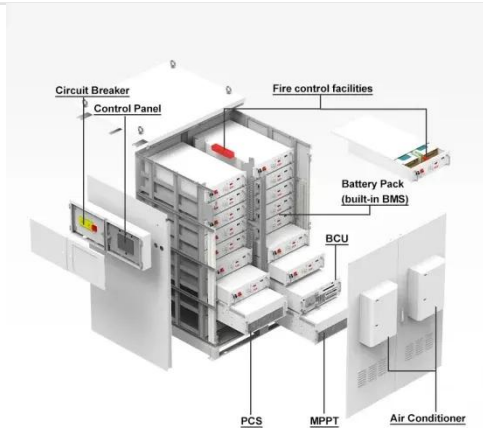

mountain roads, sometimes the road surface itself needs to be extended. This challenge has led to the development of blade lifter ...