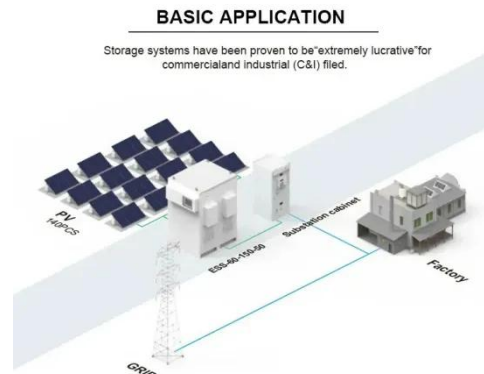

How to transport Wind Turbines

Wind turbines are large and heavy, making their transportation a significant logistical challenge. This guide will explore the steps involved in transporting a wind turbine and discuss the costs associated ...