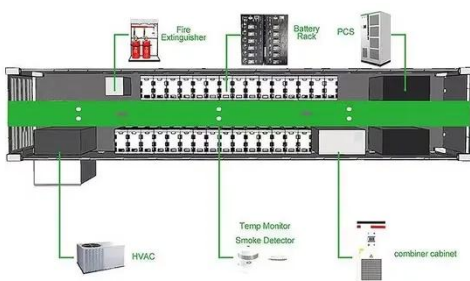

PEES Power Systems

Transaction of 600kW inverter cabinet for power station

Transaction of 600kW inverter cabinet for power station

Outdoor Cabinet BESS
50 kWh/500 kWh Battery Storage System
Industrial and Commercial Energy Storage

- All In One**
Integrating battery packs
- High-capacity**
50-500kWh
- Degree of Protection**
IP54
- Operating Temperature Range**
-20-60°C (Derating above 50 °C)
- Intelligent Integration**
integrated photovoltaic storage cabinet
- Rated AC Power**
50-100kW
- Altitude**
3000m(>3000m derating)

ATESS RTF600A Datasheet--20250115

Modular rectifier cabinet with ATS, two in one design, can be combined with ATESS PCS to form a DC coupling solution, suitable for large industrial scenarios.

High quality cutting-edge RTF300/600

Modular rectifier cabinet, 300KW and 600KW optional, can be combined with ATESS PCS to form a DC coupling solution, suitable for large industrial scenarios.

50-600kW 150-1000

Specification Sheet EvoCharge Power Cabinets are used with EvoCharge Power Stations and distribute charging power to as many as 6 or 8 charging outputs (charge ports) simultaneously depending on ...