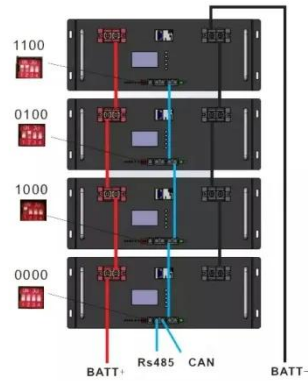

customised 20ft or 40ft container. The unit is designed to be fully scalable to meet your ...