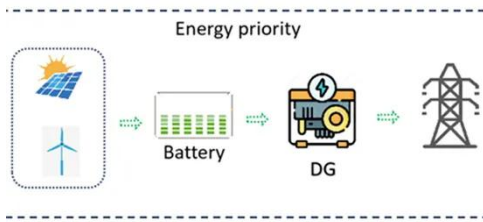

lakh (469,000) 5G base stations have been deployed nationwide as of 28 February, to support the growing subscriber base.

TCC and Digicel Tonga roll out commercial 5G

Tonga Communications Corporation (TCC) and Digicel Tonga have both launched their commercial 5G networks. The two telcos launched their respective networks within a week of each ...