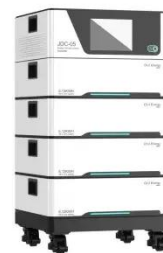

Huawei Apm30h Outdoor Cabinet Outdoor Power System