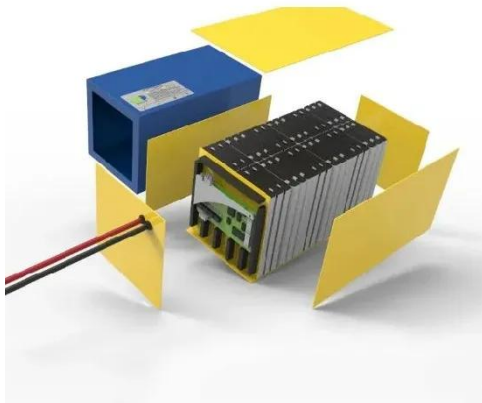

Base Station Energy Cabinet

The Base Station Energy Cabinet is a fully enclosed, weather-resistant telecom energy cabinet designed to provide reliable power distribution and battery backup for outdoor communication networks.

Power Supply Unit Tenders from India

List of Tenders invited for Power Supply Unit by various Government & Private Companies. eTenders for Power Supply Unit.

Power Supply Cabinets

They feature power supply, distribution, and protection equipment as well as radio systems and passive or active cooling. Contact us today to learn about all the options and to find a solution that is right for your application.