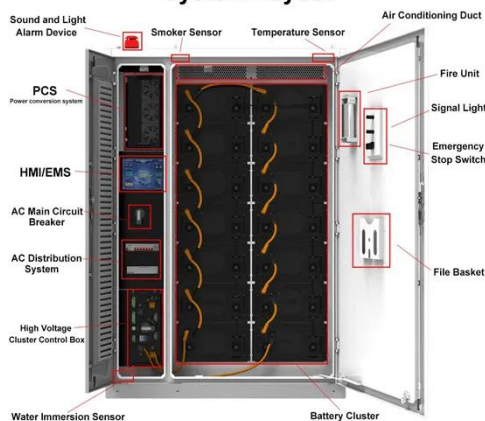

System Layout

What are the base station energy storage cabinets? , NenPower

Base station energy storage cabinets are critical components of telecommunications infrastructure designed to ensure reliable power supply, support renewable energy integration, ...

Compact Outdoor Cabinet for 5G & 4G Base Stations