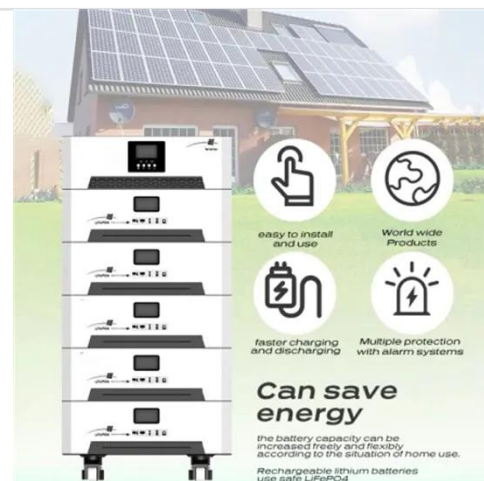

PEES Power Systems

Telecom cabinet energy storage system cabinet base station

Telecom cabinet energy storage system cabinet base station

Energy Storage for Communication Base

Our energy storage solution is flexible in design and can be seamlessly integrated with various existing base station power systems. The modular design can better adapt to different types of base stations,

Outdoor Power Cabinet Hybrid Power System: Reliable Energy for ...

Cytech presents the Outdoor Power Cabinet with Hybrid Power System, designed to provide reliable, continuous power for telecom, remote monitoring, and industrial sites. Discover how ...

Base Station Energy Cabinet

The Base Station Energy Cabinet is a fully enclosed, weather-resistant telecom energy cabinet designed to provide reliable power distribution and battery backup for outdoor communication networks.