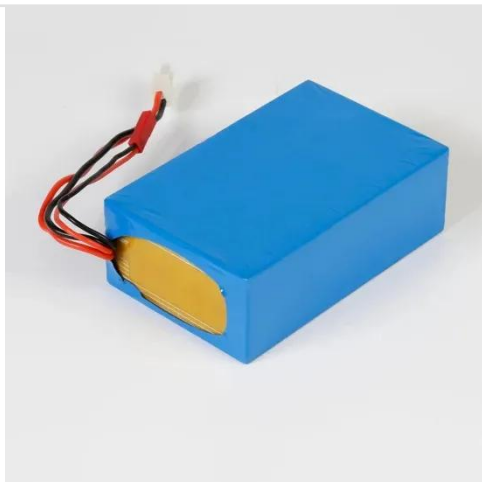

Base Station Energy Cabinet

The Base Station Energy Cabinet is a fully enclosed, weather-resistant telecom energy cabinet designed to provide reliable power distribution and battery backup for outdoor communication networks.