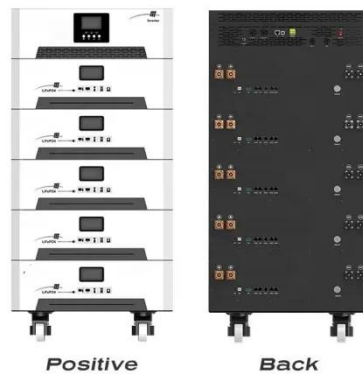

LZY-ZB Telecom Battery Cabinet

By combining space optimization, state-of-the-art battery management and robust safety in a turnkey enclosure, the LZY-ZB Telecom Battery Cabinet provides a cost-effective, high-performance telecom ...