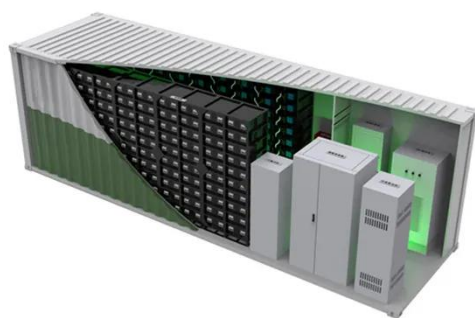

Outdoor Cabinet BESS: Smart Industrial Power Solutions

Solar farms amplify yields; the EMS shifts loads intelligently, enabling surplus sales or incentive captures that boost revenues. Rural off-grid projects illuminate clinics and irrigation via this Outdoor Cabinet ...