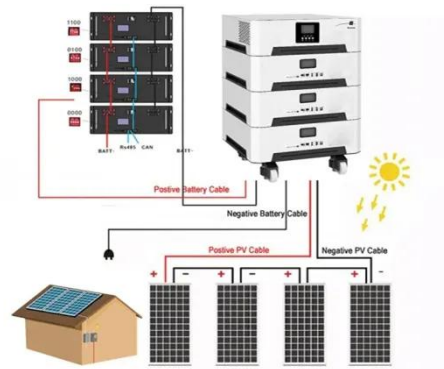

Destinations and connections worldwide

It runs flights from its hub, Zurich, and Geneva to more than 100 destinations in 50 countries worldwide. As Switzerland's national airline, SWISS represents the country's traditional values and is committed ...