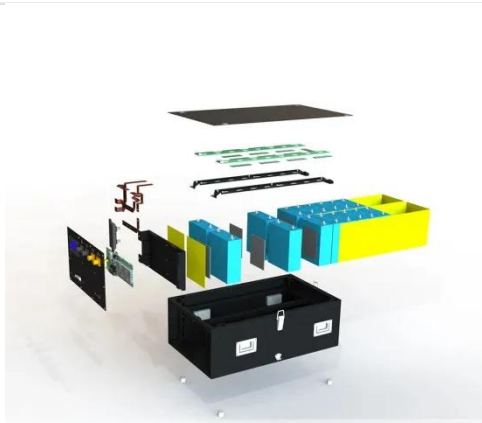

30KWh Outdoor Photovoltaic Energy Cabinet

The 30KWh Outdoor Photovoltaic Energy Cabinet is widely used in Communication Base Stations, Smart Cities, Smart Transportation, and Power Systems. In the United States, it supports reliable ...