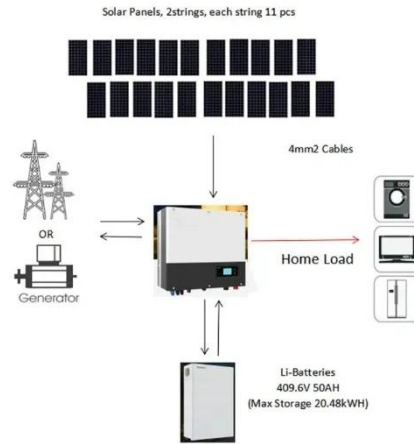

...

5G BBU_XLink(TM) 5G Distributed Base Station_SageRAN Technology

It is a small and low-power indoor distributed small base station that provides 5G mobile signal coverage for indoor scenarios through access to fixed broadband, proprietary backhaul, and other means to ...

How 5G Indoor Micro Base

Station Works

At its core, a 5G indoor micro base station comprises hardware and software components working in tandem. Hardware includes antennas, transceivers, and processing units.

Indoor 5G gets a boost as small cells come to the rescue

These mini base stations link back to the main cellular network using an Ethernet, fiber or wireless connection. Small cells can be deployed indoors or outdoors.