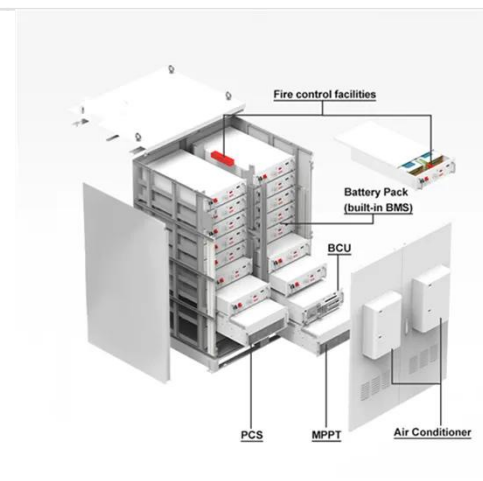

Post Tubes Mounting Bracket, 2-Packs Adjustable Solar Mounting ...

Multiple Installation Methods: The mounting bracket is compatible with round tubes, square tubes, T-posts, and irregularly shaped pipes. Whether you're setting up outdoor decorations ...