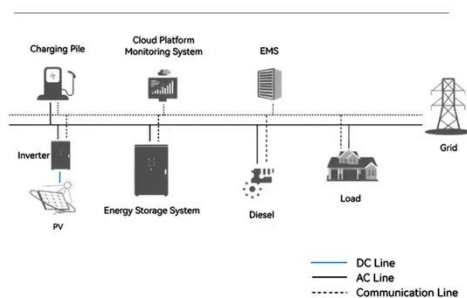

System Topology

15U 1000mm Depth Rack-mount Server Cabinet

Racks4server - 15U 1000mm Depth Rack-mount Server Cabinet WN Series Cabinet is built with high-quality aluminum/steel structures. With vented doors and cooling fans, WN series provides excellent ...