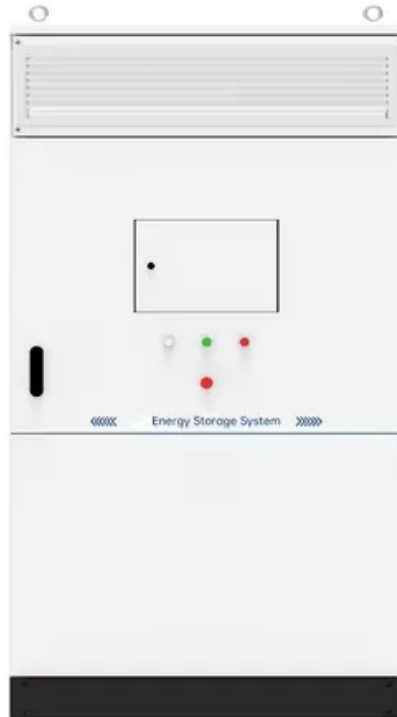

PEES Power Systems

Solar power station 200 meters

Overview

Featuring a 1,070Wh LiFePO4 battery, 1,500W AC output (3,000W surge), and ultra-fast charging from 0-100% in as little as 1 hour via the Jackery App, it's built for outdoor adventures, off-grid living, RVs, and emergency backup. □Patented LCD Digital Window on Solar Panels□Powerness 200 watt Solar Panel is equipped with patented LCD display. You will be able to see instant charging status. Always clear about the efficiency of the solar panel and allow you to adjust the best placement position and angle for solar charging. What is contained in a 200kW solar power plant?

The following configurations make up a complete 200kva 200kW solar power plant: Optional solar mounting support, PV combiner boxes, and cables. High-performance monocrystalline solar cell technology delivers maximum efficiency, output, and longevity. Using fully automatic slicing process,100%guarantees that there are no gaps in solarcell. 4pcs 10T-360V Multiple PV strings inputs. Simplify wiring between PV array and controller. Protect controller from thunderstorm&. Integrate with your alternator to charge power stations on the go.

Solar power station 200 meters

200 Watt Super Lightweight Foldable Solar Panel

This super lightweight foldable 200 watt solar panel is easy to set up and connect to power stations, making it great for outdoor use. High-performance monocrystalline solar cell technology delivers ...