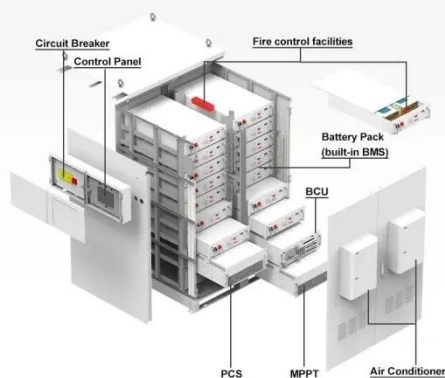

## Solar power generation system layout diagram

---

### Design of 50 MW Grid Connected Solar Power Plant

With all this analysis a design of 50MW on grid solar power plant was done using AutoCAD. Designs included the plant layout and all the electrical diagrams with electrical standard measures.

### The Ultimate Solar Panel System Schematic Diagram: A

...

Discover the components and layout of a solar panel system through a detailed schematic diagram. Learn how solar panels, inverters, batteries, and other essential components work together to

### Solar Power System Diagram and Components Explained

Explore the key components and layout of a solar power system, including solar panels, inverters, and battery storage, with a detailed diagram for better understanding.