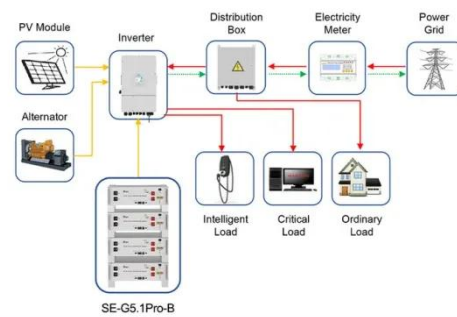

photovoltaic+panels

3D Warehouse is a website of searchable, pre-made 3D models that works seamlessly with SketchUp.

Mastering Photovoltaic Panel SU Modeling: A Step-by-Step Guide for

In this tutorial, we'll crack open the toolbox of SU modeling specifically for

Solar photovoltaic modeling and simulation: As a renewable energy

In this context, a single diode equivalent circuit model with the stepwise detailed simulation of a solar PV module under Matlab/Simulink ambience is presented. I-V and P-V graph of solar PV ...