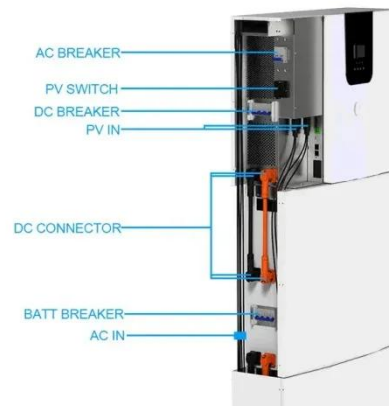

Polycarbonate Rain Canopy

Clear polycarbonate rain canopy for externally mounted inverters ...

China OEM Solar Panel PV Inverter Shelters Factory

The PV Inverter Shelters is design to protect solar inverter from rain, and snow, etc. It suitable for most types of inverter cabinets. It can hold inverters in both two sides, and request just few components ...