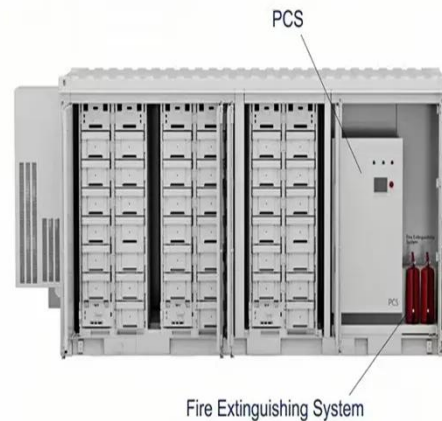

PV Inverter Mounting Bracket With Rain Shelter

The PV Inverter Mounting Bracket with Rain Shelter is a professional-grade outdoor enclosure system designed to safely house and protect string and central inverters. It combines a ...