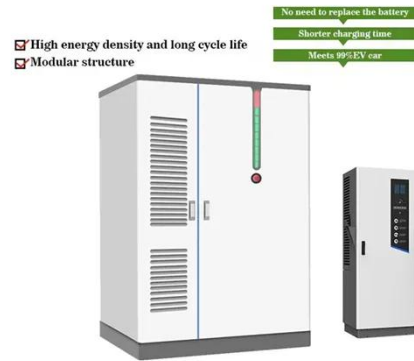

Custom Sunrooms , Sunroom Additions , Four Seasons Sunrooms

Transform your home with Four Seasons Sunrooms, a leading sunroom company known for creating bright, comfortable spaces that connect you with the outdoors. Our sunrooms are designed to

...

TAX FREE

Product Model
HJ-ESS-215A(100KW/215KWh)
HJ-ESS-115A(50KW 115KWh)

Dimensions
1600*1280*2200mm
1600*1200*2000mm

Rated Battery Capacity
215KWH/115KWH

Battery Cooling Method
Air Cooled/Liquid Cooled

Our Products

Our glass structures are a staple product of Solar and show how custom we can truly be with assembling aluminum, glass, and polycarbonate products. Skylights are another large product line

...

Sun Room 8 ft. x 20 ft. White/Clear Patio Enclosure and Solarium

Increase the amount of time you can enjoy the outdoors in a safe setting of our solarium enclosure. The Sun Room's classic, clean lines and all year long usability make it a natural supplement to your ...