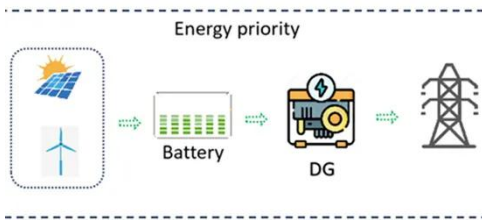

PEES Power Systems

Solar container communication station EMS building

Solar container communication station EMS building

Wireless solar container communication station EMS Grounding

Latest developments in BESS technology, photovoltaic foldable container advancements, solar power station products, and industry insights from our team of renewable energy experts.

EK SG R01 COMMUNICATION CONTAINER STATION , SCCD-SK

...

Guinea solar container communication station flywheel energy storage project It is now (since 2013) possible to build a flywheel storage system that loses just 5 percent of the energy stored in it, per day ...

Technical disclosure on EMS construction of solar container

HJ-SG Solar Container provides reliable off-grid power for remote telecom base stations with solar, battery storage and backup diesel in one plug-and-play solution.

5g solar container communication station EMS

construction

The Shanghai Fengxian Tower-Qinhuo Station renovation project transforms traditional communication base stations into intelligent, renewable energy-powered facilities using on-site