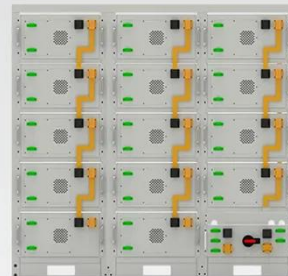

Glass Application in Solar Energy Technology

Within the category of flat glass, various types are utilized in solar cell applications, including low-iron tempered float glass, anti-reflective coated glass, and others.