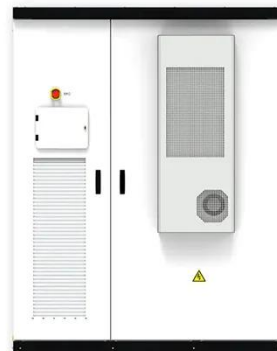

One Site One Cabinet Power Cabinet Solution