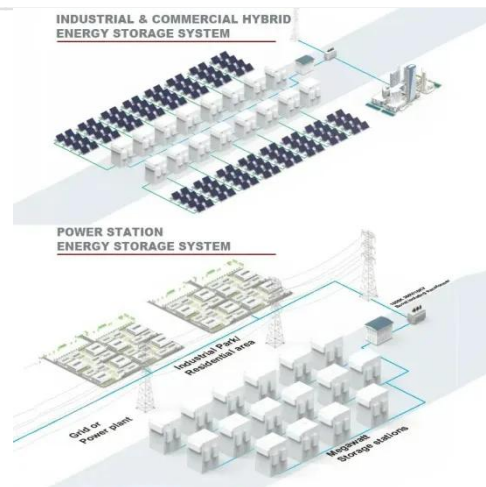

Outdoor Power Systems

Available in different configurations, Delta OutD cabinets are designed to protect equipment from external threats in all climates from the tropics to the arctic.