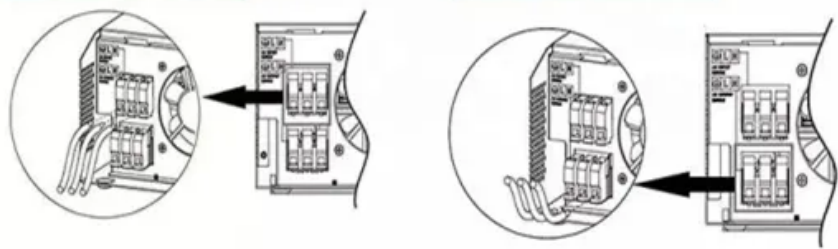

PEES Power Systems

Sine wave inverter 12v

Parallel (Parallel operation up to 6 unit (only with battery connected))

AC input wires

AC output wires

Sine wave inverter 12v

LiTime 3000 Watt Pure Sine Wave Inverter 12V DC To ...

Amazon : 12v Pure Sine Wave Inverter

2000 watt Pure sine Wave Inverter, 12V DC to 110V AC Power Inverter, Used for Solar Emergency Power Supply in RV Homes, with 3 AC Output sockets, USB Port, Type-C Port, Remote Control with ...