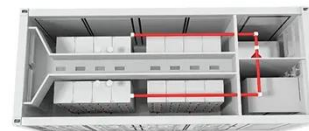

Base Station Energy Cabinet

The Base Station Energy Cabinet is a fully enclosed, weather-resistant telecom energy cabinet designed to provide reliable power distribution and battery backup for outdoor communication networks.

Power Distribution Cabinet Applications: 5 Real-World Use Cases for

With modular construction, flat-pack transportation benefits, and rapid installation capabilities, the EK cabinet represents more than just a product--it embodies a comprehensive ...

Power Distribution Cabinet - Types, Functions & Uses Explained

Simply put, a distribution cabinet is an enclosure that contains circuit breakers, relays, busbars, and monitoring devices. It ensures that electricity is delivered safely and efficiently to ...