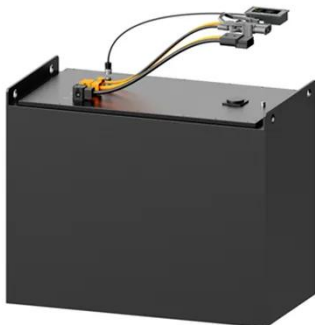

PEES Power Systems

Simplified cabinet base station with power distribution cabinet

Simplified cabinet base station with power distribution cabinet

Room Power Distribution , Schneider Electric USA

Centralized 3 phase power distribution adaptable to the needs of any size data center Cabinet Power: The proven solution for simplifying critical power distribution

Base Station Energy Cabinet

The Base Station Energy Cabinet is a fully enclosed, weather-resistant telecom energy cabinet designed to provide reliable power distribution and battery backup for outdoor communication networks.

Power Distribution Cabinet Applications: 5 Real-World Use Cases for

With modular construction, flat-pack transportation benefits, and rapid installation capabilities, the EK cabinet represents more than just a product--it embodies a comprehensive ...

Power Distribution Cabinet - Types, Functions & Uses Explained

Simply put, a distribution cabinet is an enclosure that contains circuit breakers, relays, busbars, and monitoring devices. It ensures that electricity is delivered safely and efficiently to ...