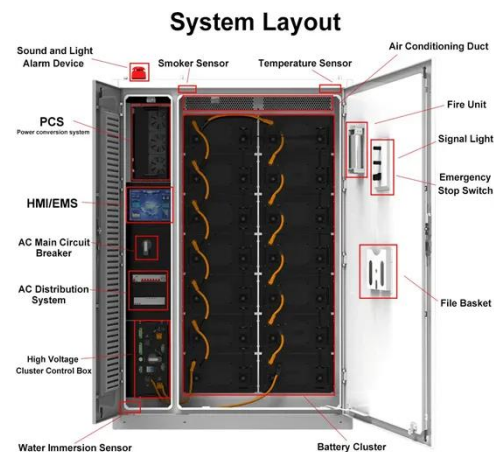

Hybrid Control Strategy for 5G Base Station Virtual Battery

Grounded in the spatiotemporal traits of chemical energy storage and thermal energy storage, a virtual battery model for base stations is established and the scheduling potential of ...