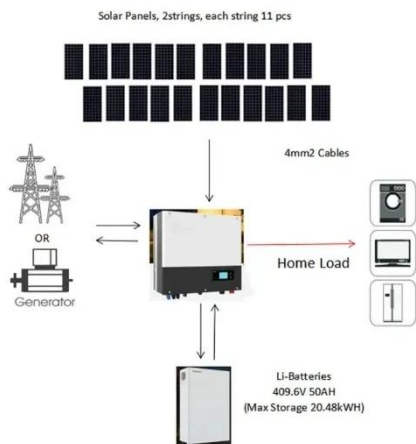

Hybrid Control Strategy for 5G Base Station Virtual Battery

Grounded in the spatiotemporal traits of chemical energy storage and thermal energy storage, a virtual battery model for base stations is established and the scheduling potential of ...