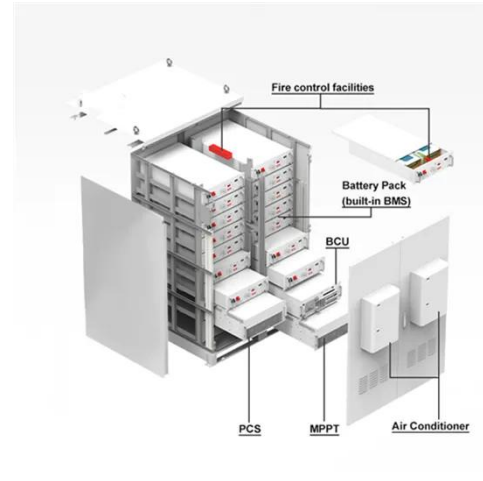

When deployed in residential or commercial settings, Shouhang energy storage inverters not only assist in managing energy costs but also empower users to adopt more eco-friendly practices.

Contact Us

For catalog requests, pricing, or partnerships, please visit:
<https://www.peregrine-energy.co.za>