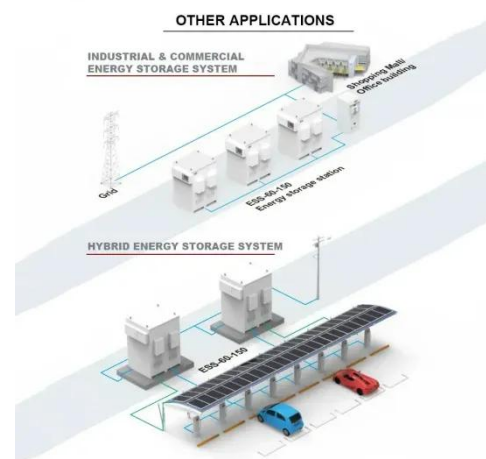

Dropship 42RU 600mm Wide x

Outdoor Cabinet BESS
50 kWh/500 kWh Battery Storage System
Industrial and Commercial Energy Storage

-  **All In One**
Integrating battery packs
-  **Intelligent Integration**
integrated photovoltaic storage cabinet
-  **High-capacity**
50 - 500kWh
-  **Rated AC Power**
50 - 100kW
-  **Degree of Protection**
IP54
-  **Altitude**
3000m(>3000m derating)
-  **Operating Temperature Range**
-20~60°C(Derating above 50 °C)