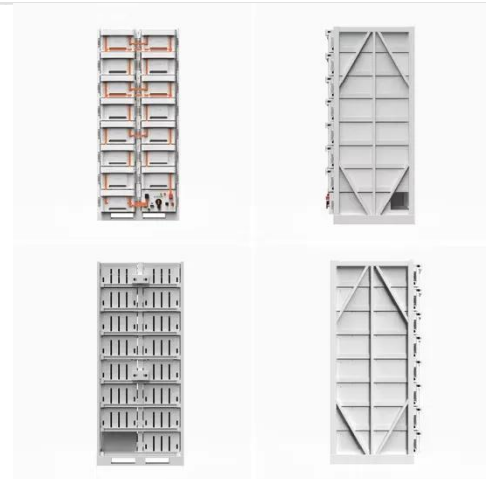

Search Newegg. com for 1000mm depth rack-mount server cabinet. Get fast shipping and top-rated customer service. Features lockable tempered glass front door, solid lockable steel side and back doors. WN Series Cabinet is built with high-quality aluminum/steel structures. Cabinet is completely lockable from the front/ rear doors and side panels to prevent unauthorized access.

1000mm depth rack-mount server cabinet , Newegg

Search Newegg for 1000mm depth rack-mount server cabinet. Get fast shipping and top-rated customer service.

Serveredge 27RU 600mm Wide & 1000mm Deep Fully Assembled ...