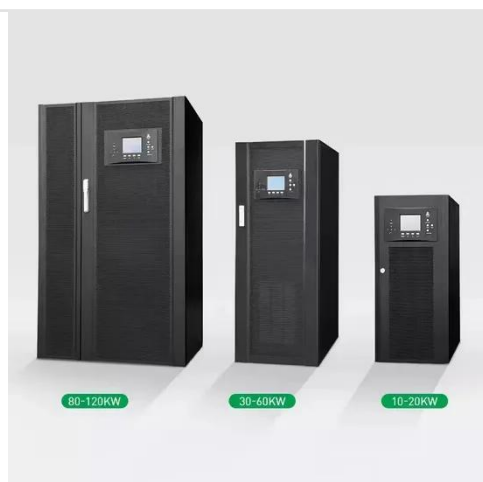

### **Sana off-grid integrated solar energy storage cabinet**

The Compact and Lightweight Solar Power Cabinet delivers portable, eco-friendly energy for outdoor adventures and emergency backup. With high-efficiency solar charging and a durable