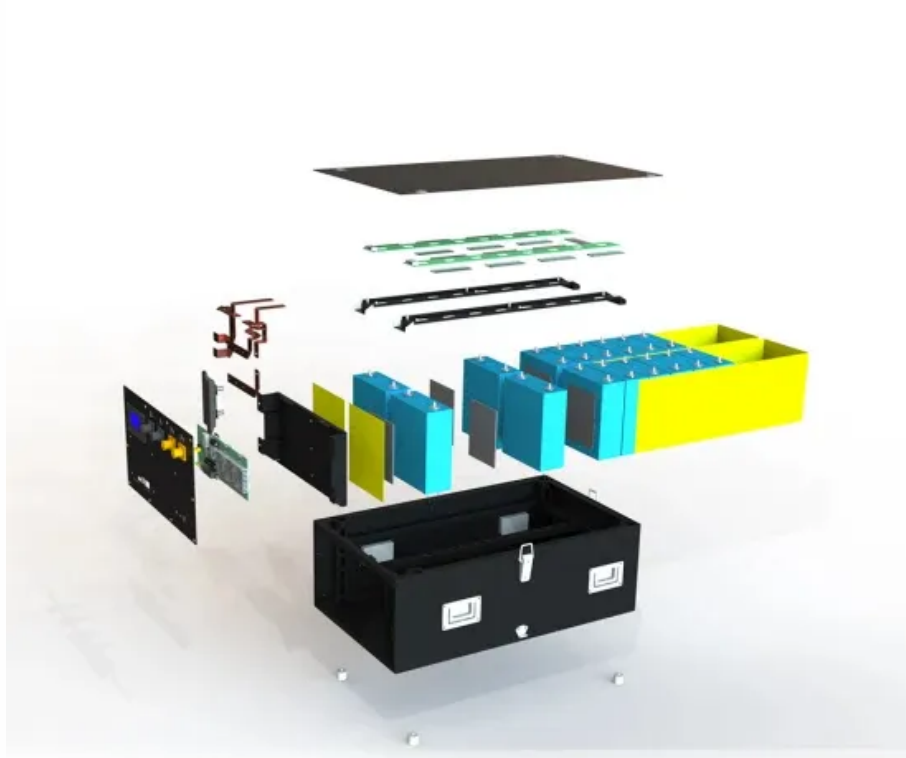

PEES Power Systems

Sana Mobile Reserve Power Box