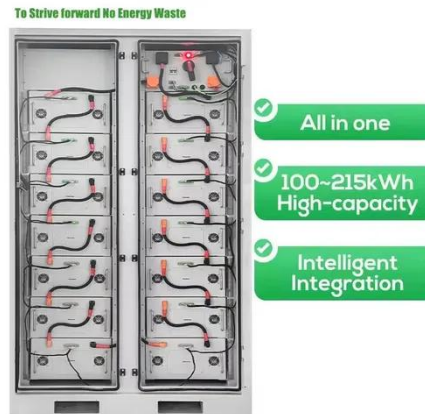

From its origins in 1928 as Lindbergh Field--named in honor of Charles Lindbergh's groundbreaking transatlantic flight--to its current status as the busiest single-runway airport in the United States, ...