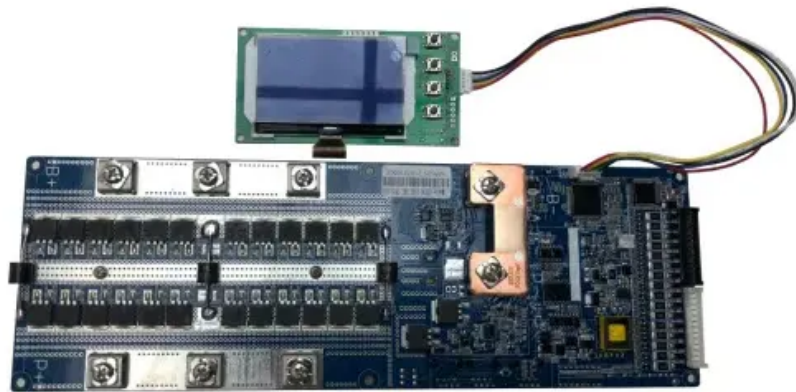

PEES Power Systems

San Marino pack battery factory

San Marino pack battery factory

San Marino Lithium Battery Pack

New modular designs enable capacity expansion through simple battery additions at just \$600/kWh for incremental storage. These innovations have improved ROI significantly, with residential projects ...