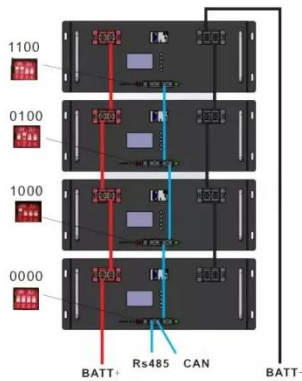

PEES Power Systems

San Marino pack battery factory

San Marino pack battery factory

San Marino Lithium Battery Pack

New modular designs enable capacity expansion through simple battery additions at just \$600/kWh for incremental storage. These innovations have improved ROI significantly, with residential projects ...