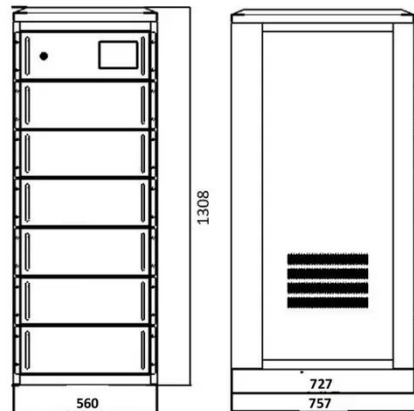

Niolin Industrial Supply ROYU Black Breaker with Enclosure & Outlet In stock From PHP270.00

MINIATURE CIRCUIT BREAKERS

No hassle, no worries! ? Power up your space the smart and safe way with ROYU Extension Cords - perfect for your appliances, whether in the kitchen, workspace, or anywhere at ...