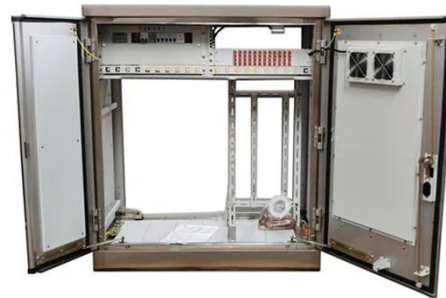

### Royu Electrical Safety Circuit Breaker 15A / 20A / 30A/ 40A/ 60A Bolt

RSB20 ROYU by Winland Safety Breaker 20A Screw Type Terminal Safety Breaker Bolt on Type 2-Pole Rated Voltage: 220V-240V~50/60Hz Ampere: 20A High Quality ARC Suppressor: For increased ...