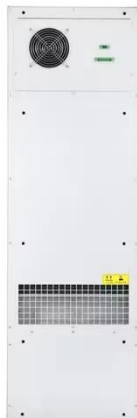

What Are the Benefits of Telecom Cabinets Outdoors?

This article explores the many advantages of telecom cabinets designed for outdoor deployment and how choosing the right solutions, like Raycap's Fixed Telecom Cabinets, can make a significant ...